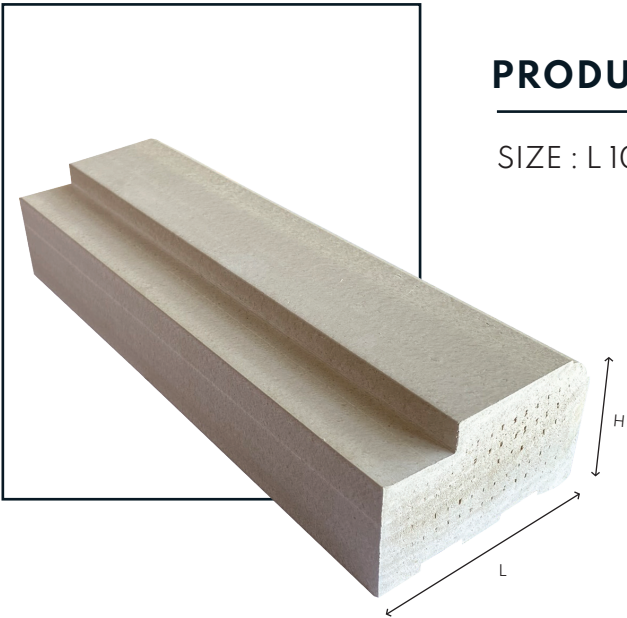

Unique Plast

BEAUTIFUL
DOOR FRAMES

COLLECTION

PRODUCT 01

SIZE : L 75 x H50 mm

PRODUCT 02

SIZE : L 75 x H50 mm

PRODUCT 03

SIZE : L 75 x H50 mm

PRODUCT 04

SIZE : L 100 x H65 mm

Unique Plast

Unique Plast

PRODUCT 05

SIZE : L 90 x H45 mm

PRODUCT 06

SIZE : L 120 x H60 mm

PRODUCT 07

SIZE : L 90 x H45 mm

PRODUCT 08

SIZE : L 75 x H50 mm

Unique Plast

Unique Plast

Unique Plast