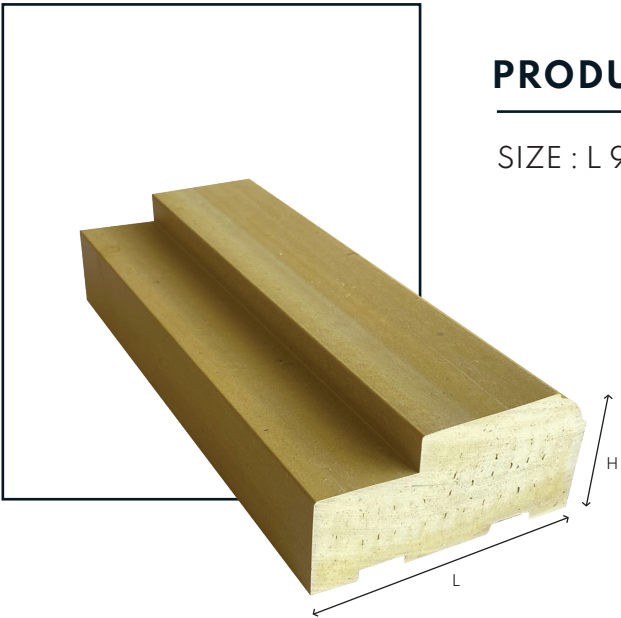

Unique Plast

BEAUTIFUL
DOOR FRAMES

COLLECTION

PRODUCT 01

SIZE : L 75 x H50 mm

PRODUCT 02

SIZE : L 75 x H50 mm

PRODUCT 03

SIZE : L 75 x H50 mm

PRODUCT 04

SIZE : L 100 x H65 mm

Unique Plast

Unique Plast

PRODUCT 05

SIZE : L 90 x H45 mm

PRODUCT 06

SIZE : L 120 x H60 mm

PRODUCT 07

SIZE : L 90 x H45 mm

PRODUCT 08

SIZE : L 75 x H50 mm

Unique Plast

Unique Plast

Unique Plast