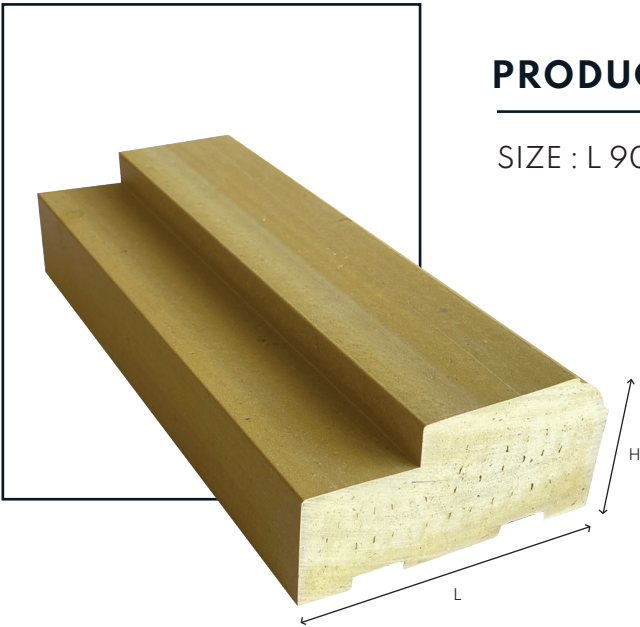

Unique Plast

BEAUTIFUL
DOOR FRAMES

COLLECTION

PRODUCT 01

SIZE : L 75 x H50 mm

PRODUCT 02

SIZE : L 75 x H50 mm

PRODUCT 03

SIZE : L 75 x H50 mm

PRODUCT 04

SIZE : L 100 x H65 mm

Unique Plast

Unique Plast

PRODUCT 05

SIZE : L 90 x H45 mm

PRODUCT 06

SIZE : L 120 x H60 mm

PRODUCT 07

SIZE : L 90 x H45 mm

PRODUCT 08

SIZE : L 75 x H50 mm

Unique Plast

Unique Plast

Unique Plast