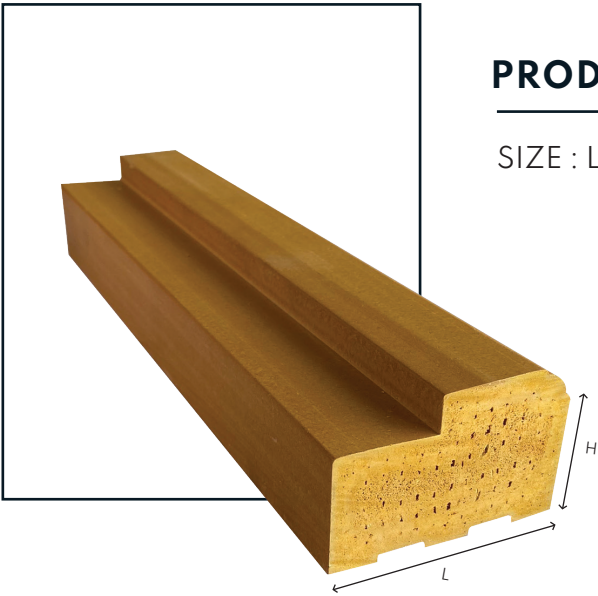

Unique Plast

BEAUTIFUL
DOOR FRAMES

COLLECTION

PRODUCT 01

SIZE : L 75 x H50 mm

PRODUCT 02

SIZE : L 75 x H50 mm

PRODUCT 03

SIZE : L 75 x H50 mm

PRODUCT 04

SIZE : L 100 x H65 mm

Unique Plast

Unique Plast

PRODUCT 05

SIZE : L 90 x H45 mm

PRODUCT 06

SIZE : L 120 x H60 mm

PRODUCT 07

SIZE : L 90 x H45 mm

PRODUCT 08

SIZE : L 75 x H50 mm

Unique Plast

Unique Plast

Unique Plast