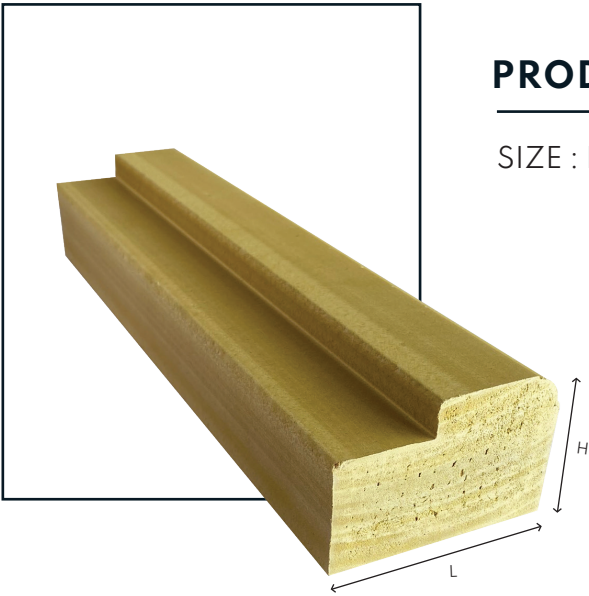

Unique Plast

BEAUTIFUL
DOOR FRAMES

COLLECTION

PRODUCT 01

SIZE : L 75 x H50 mm

PRODUCT 02

SIZE : L 75 x H50 mm

PRODUCT 03

SIZE : L 75 x H50 mm

PRODUCT 04

SIZE : L 100 x H65 mm

Unique Plast

Unique Plast

PRODUCT 05

SIZE : L 90 x H45 mm

PRODUCT 06

SIZE : L 120 x H60 mm

PRODUCT 07

SIZE : L 90 x H45 mm

PRODUCT 08

SIZE : L 75 x H50 mm

Unique Plast

Unique Plast

Unique Plast